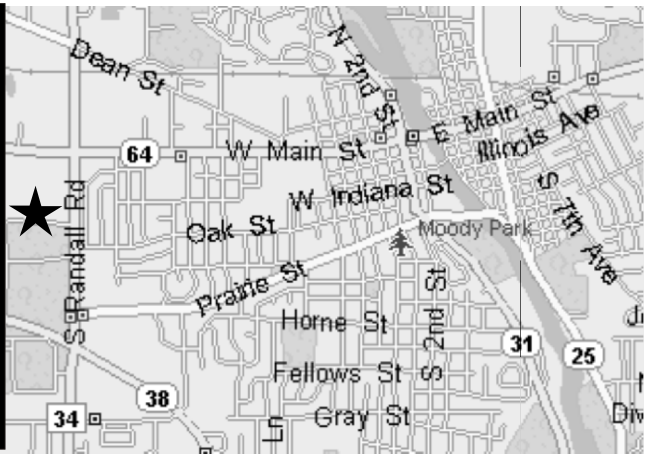

MID-WINTER HAMFEST

Ham Radio, Computers and Electronics Flea Market

Plenty of FREE Parking ● Reserved Flea Market Tables ● Hourly Prizes
VE Testing for all License Classes ● Forums

Sunday, January 22, 2012
Doors open at 8AM (Closes at 1PM)
Kane County Fairgrounds
525 S. Randall Rd., St Charles, IL

Talk-In on WCRA's 2M Repeater 145.31/- (107.2 Hz)
or National Simplex Frequency 146.52 Mhz

Tickets:

Advance, 4 raffle stubs \$8

At the door, 1 raffle stub \$10

Flea Market:

\$25/table (\$30 day, if avail.)